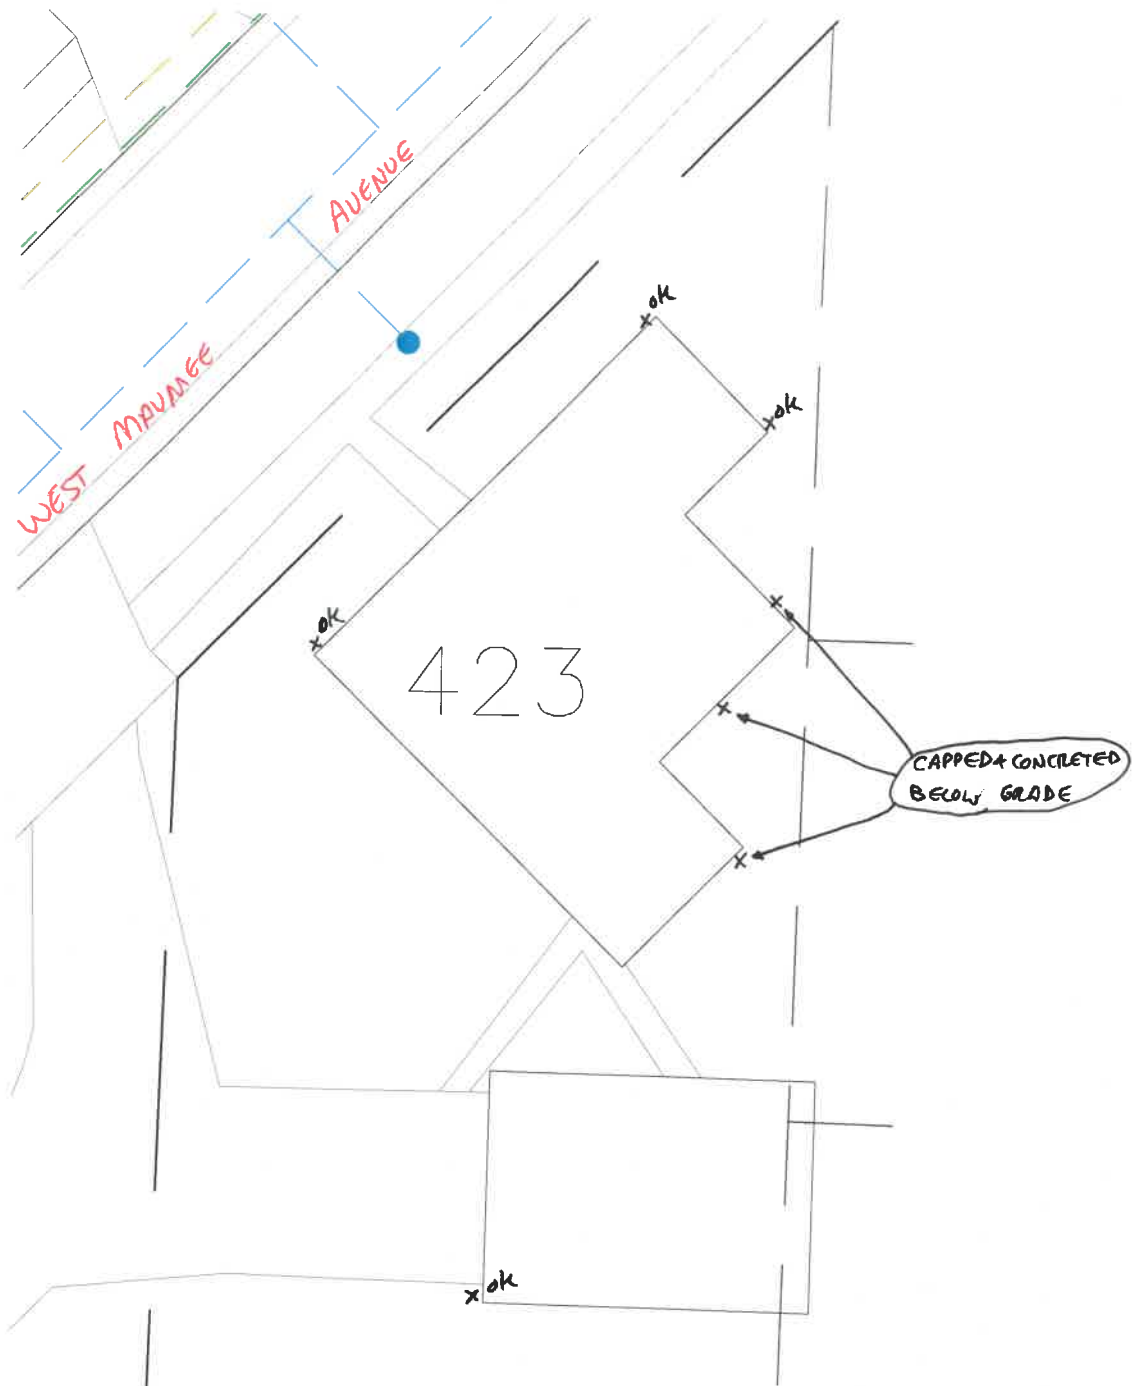

423 WEST MAUMEE AVENUE
ILLEGAL DOWNSPOUT INVESTIGATION

2015

All Illegal Connections Have Been Capped Or
Plugged And Are In Compliance At This
Time.

Inspected By: Mark Spiess